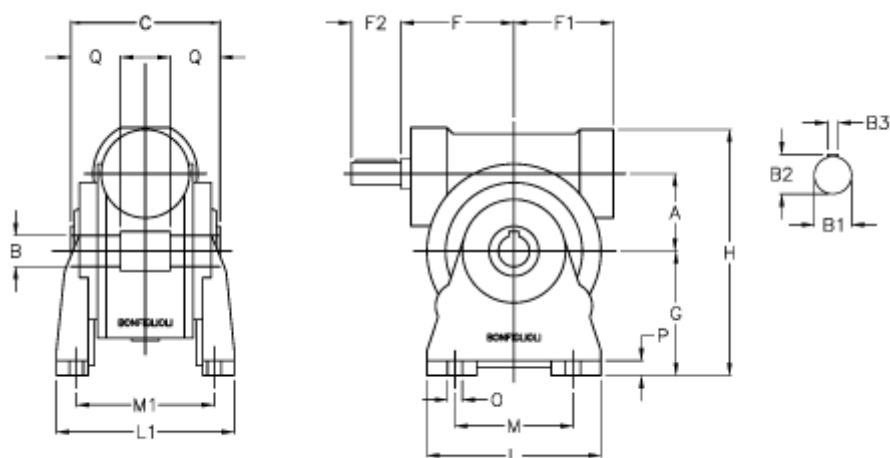

Article number: 3901044028200

Description: Worm gear with solid input shaft
VF 44A-28-HS

Measures

a	= 44.6	F1 = 54	P = 10
B	= 18	g = 72	Q = 24.5
B1 E7	= 11	H = 143	
B2	= 12.5	L = 90	
B3 H9	= 4	L1 = 98	
C	= 64	m = 52	
Description = VF 44A-xx-HS	M1 = 81.0		
F	= 54.0	O = 8.5	